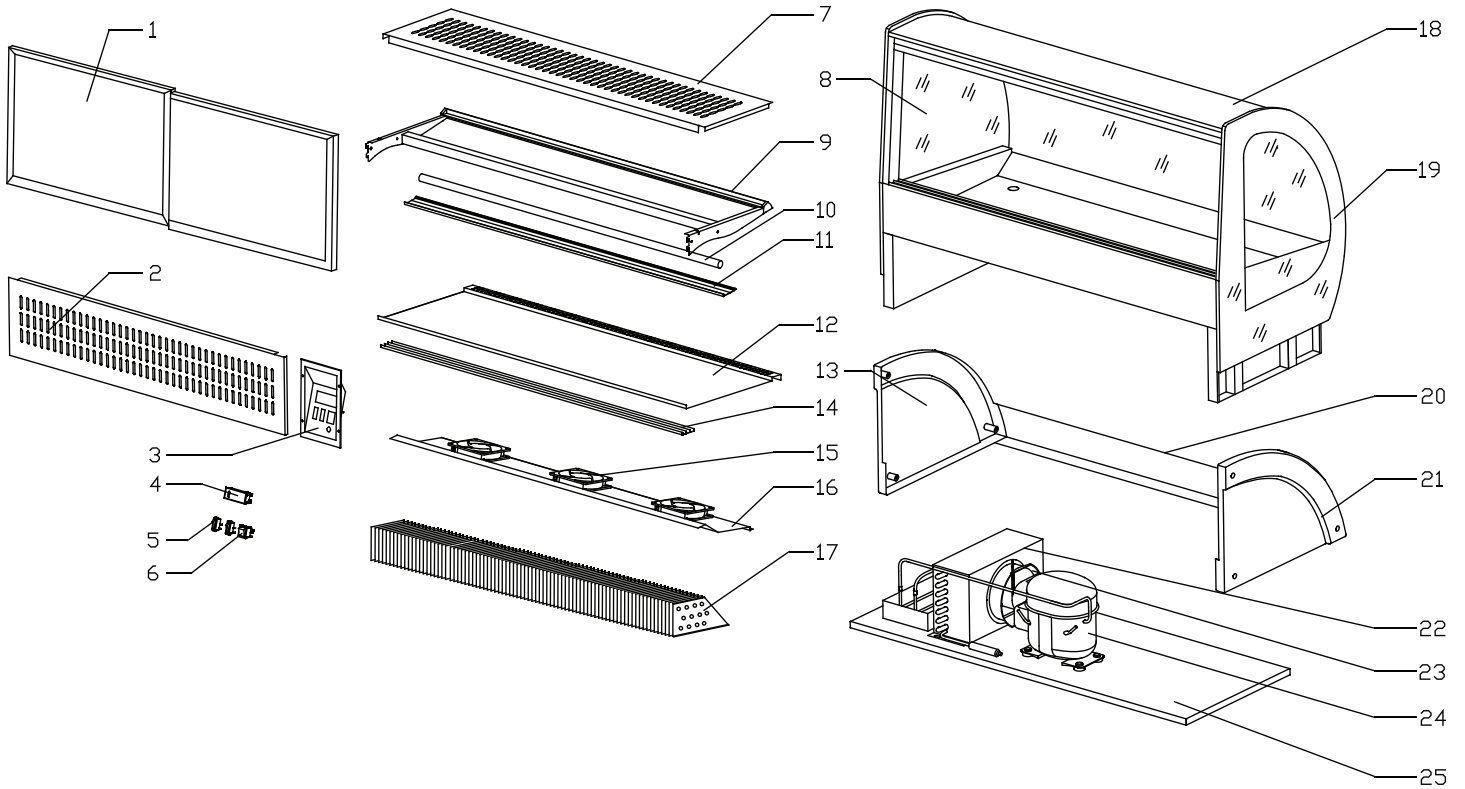

Parts Breakdown

Model RS-CN-0200-R 31818

Parts Breakdown

Model RS-CN-0200-R 31818

Item No.	Description	Position	Item No.	Description	Position	Item No.	Description	Position
73991	Sliding Door for 31818	1	28427	Light for 31818	10	74727	Left Glass for 31818	19
73992	Back Panel for 31818	2	73996	Light Cover for 31818	11	74002	Decoration Front Panel for 31818	20
74720	Controller Board for 31818	3	73997	Bottom Shelf Board for 31818	12	74728	Decoration Left Panel for 31818	21
74721	Digital Thermostat (PHEZSOP100) for 31818	4	74725	Decoration Right Panel for 31818	13	74729	Condenser for 31818	22
74722	Switch (SC791) for 31818	5	73998	Rear Stainless Steel Air Grill for 31818	14	74730	Condenser Fan Motor for 31818	23
74723	Switch SC767 for 31818	6	74726	Evaporator Fan Motor for 31818	15	74731	Compressor for 31818	24
73993	Top Shelf for 31818	7	73999	Evaporator Cover for 31818	16	74003	Bottom Panel for 31818	25
74724	Right Side Glass for 31818	8	74000	Evaporator for 31818	17			
73994	Top Shelf Bracket for 31818	9	74001	Curved Glass for 31818	18			